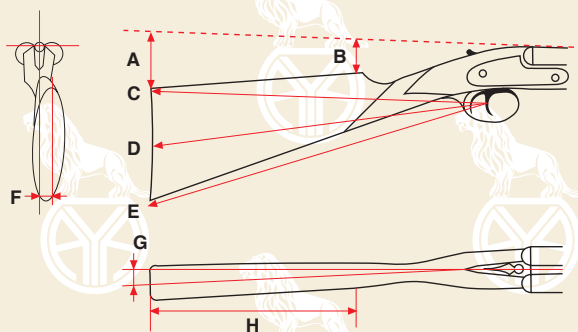

Ordering an AYA

If you would like a quotation for your AYA shotgun, complete the form below and we will reply at the earliest opportunity.

Name: .....
Surname: .....
Town: ..... ZIP: ..... State: .....
Country: .....
Tel.: ..... Fax: ..... E-mail: .....

Specifications

Model: .....

Caliber: .....

Chamber: ☐ 2 3/4 ☐ Magnum

Barrel length: .....

Right Choke: .....

Left Choke: .....

Rib: ☐

Action: ☐ Colour Hardened ☐ Special Color case finish ☐ Old Silver ☐ White finish

Forend: ☐ Splinter ☐ Beaver tail ☐ Semi-Beaver tail

Trigger: ☐ Double ☐ Single selective trigger ☐ Single non selective trigger

Stock: ☐ Straight hand ☐ Pistol grip ☐ Semi-Pistol grip

Case: ☐ Mini Case ☐ Leather case ☐ Columbus Case (oak and leather)

A ..... B .....
C ..... D ..... E .....
F ..... G ..... H .....

Comments: .....
.....
.....
.....

AYA, Aguirre y Aranzabal

Avenida Otaola, 25 - 3ª planta - 20600 EIBAR (Guipuzcoa) - SPAIN-
Tel. +34 943 82 04 37 - Fax. +34 943 20 01 33 - aya@aya-fineguns.com - www.aya-fineguns.com